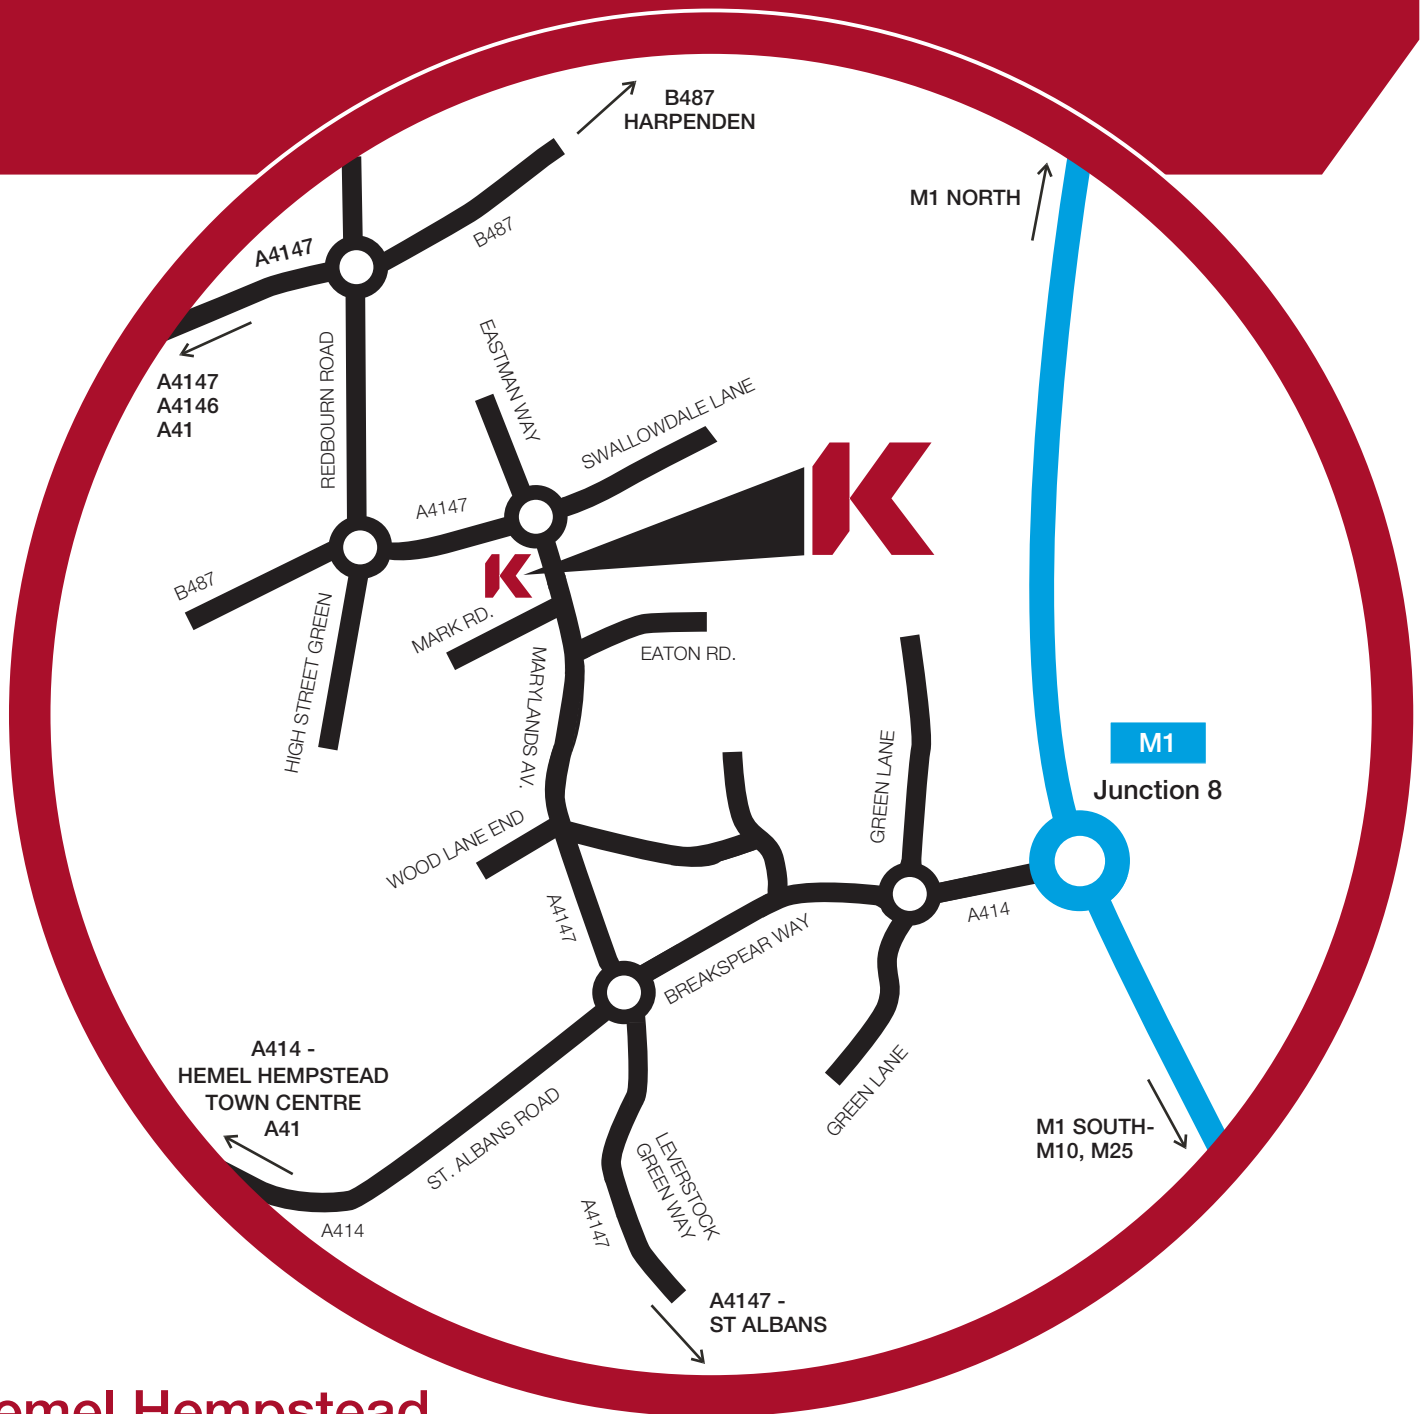

Directions to...

Hemel Hempstead

Technology House, Maylands Avenue,
Hemel Hempstead, Hertfordshire HP2 7DF

By Road

From the M1. Exit at Junction 8 on to the A414 and follow the signs to Hemel Hempstead. Go straight over the first roundabout. At the second roundabout turn right in to Maylands Avenue (A4147). Proceed along this road, KCOMS Group is the second to last building on your left before the roundabout.

By Rail

From Hemel Hempstead Train Station it is a 15 minute taxi journey to Technology House.

If you encounter any problems please call us on:- 01442 883300

KCOM Group PLC. Reg. No 2150618
Registered office: 37, Carr Lane, Hull HU1 3RE