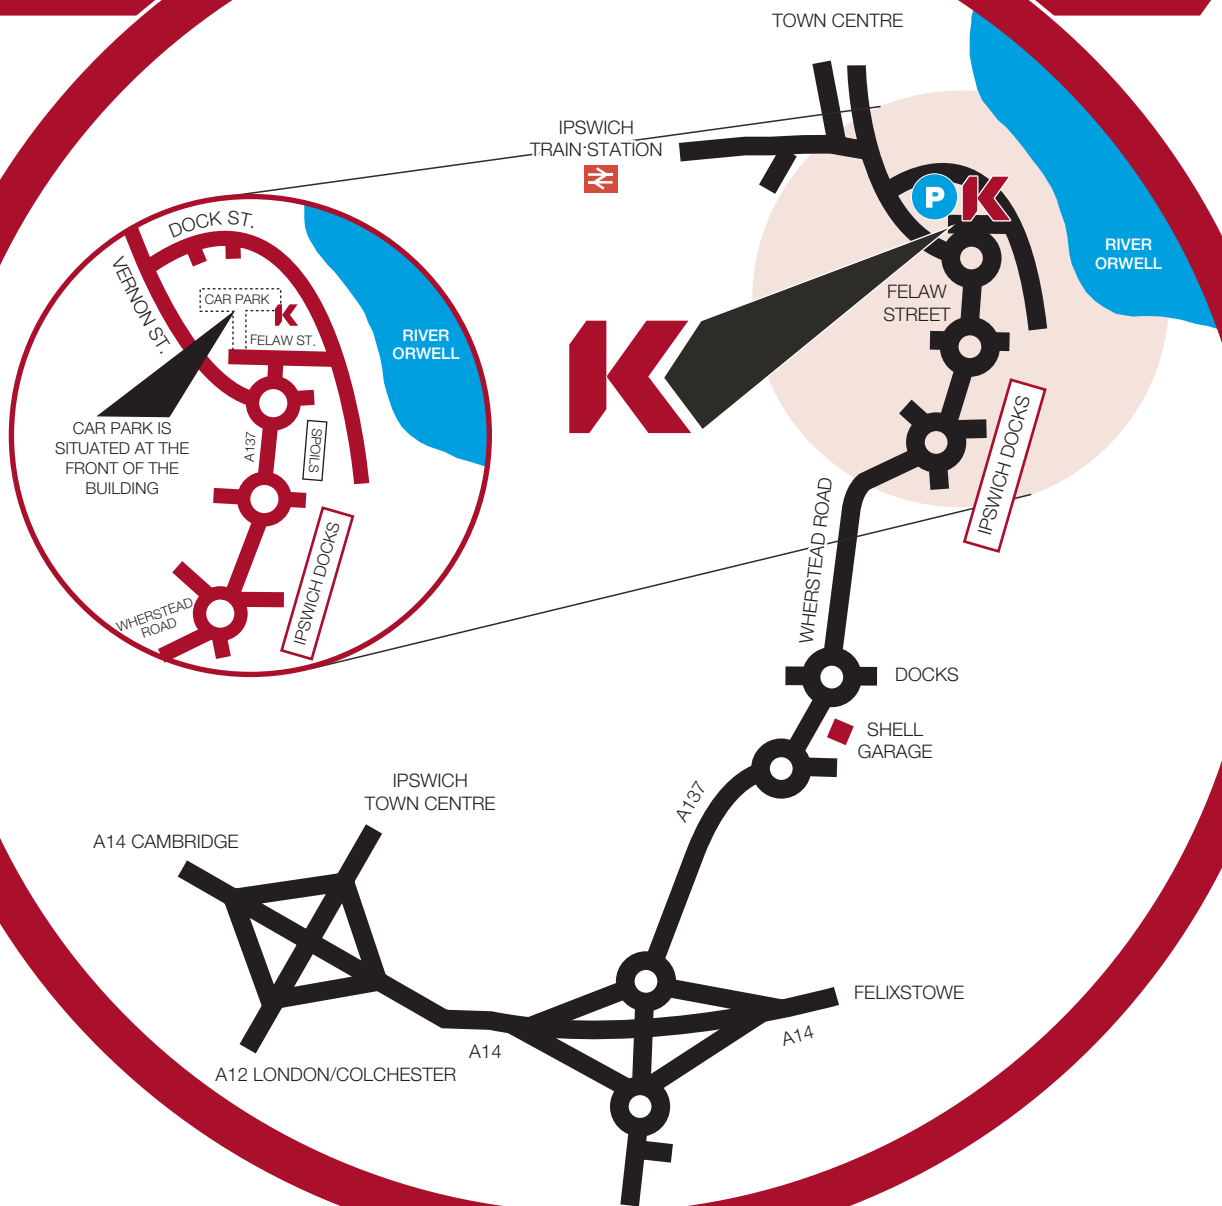

Directions to...

Ipswich

2nd Floor, North Felaw Maltings,
48 Felaw Street, Ipswich IP2 8PN

Smart421 offices are located at Felaw Maltings, Ipswich. On arrival, please park in the visitors' car park to the left of the South building (Smart421 spaces are marked with Blue or Orange Disks). At the barrier, press the button labelled Smart421 and the barrier will be lifted. Smart 421 are located on the 2nd floor.

By Road

By road from the Midlands & the North

1. Take the A14 eastbound towards Felixstowe. Keep on this road, then take the exit sign-posted A137 towards Ipswich town centre. This is the 1st exit after the main A12/A14 (Copdock) interchange.

2. Turn left off the slip road, travelling down the hill past the dry ski slope to your right. At the roundabout take the first left towards the town centre.
3. Follow this road towards the town centre. At the third roundabout, go straight over and Felaw Maltings is the large 4 storey building immediately in front of you.

Estimated time to travel from M25 (junction 28) to Ipswich is about 1 hour 10 minutes (63 miles).

By rail from central London

Trains to Ipswich operate every 15 minutes (Mon-Sat) from London Liverpool Street. The journey time is about 1 hour 10 minutes. From Ipswich station there are taxis available to Felaw Maltings, which is about a mile away.